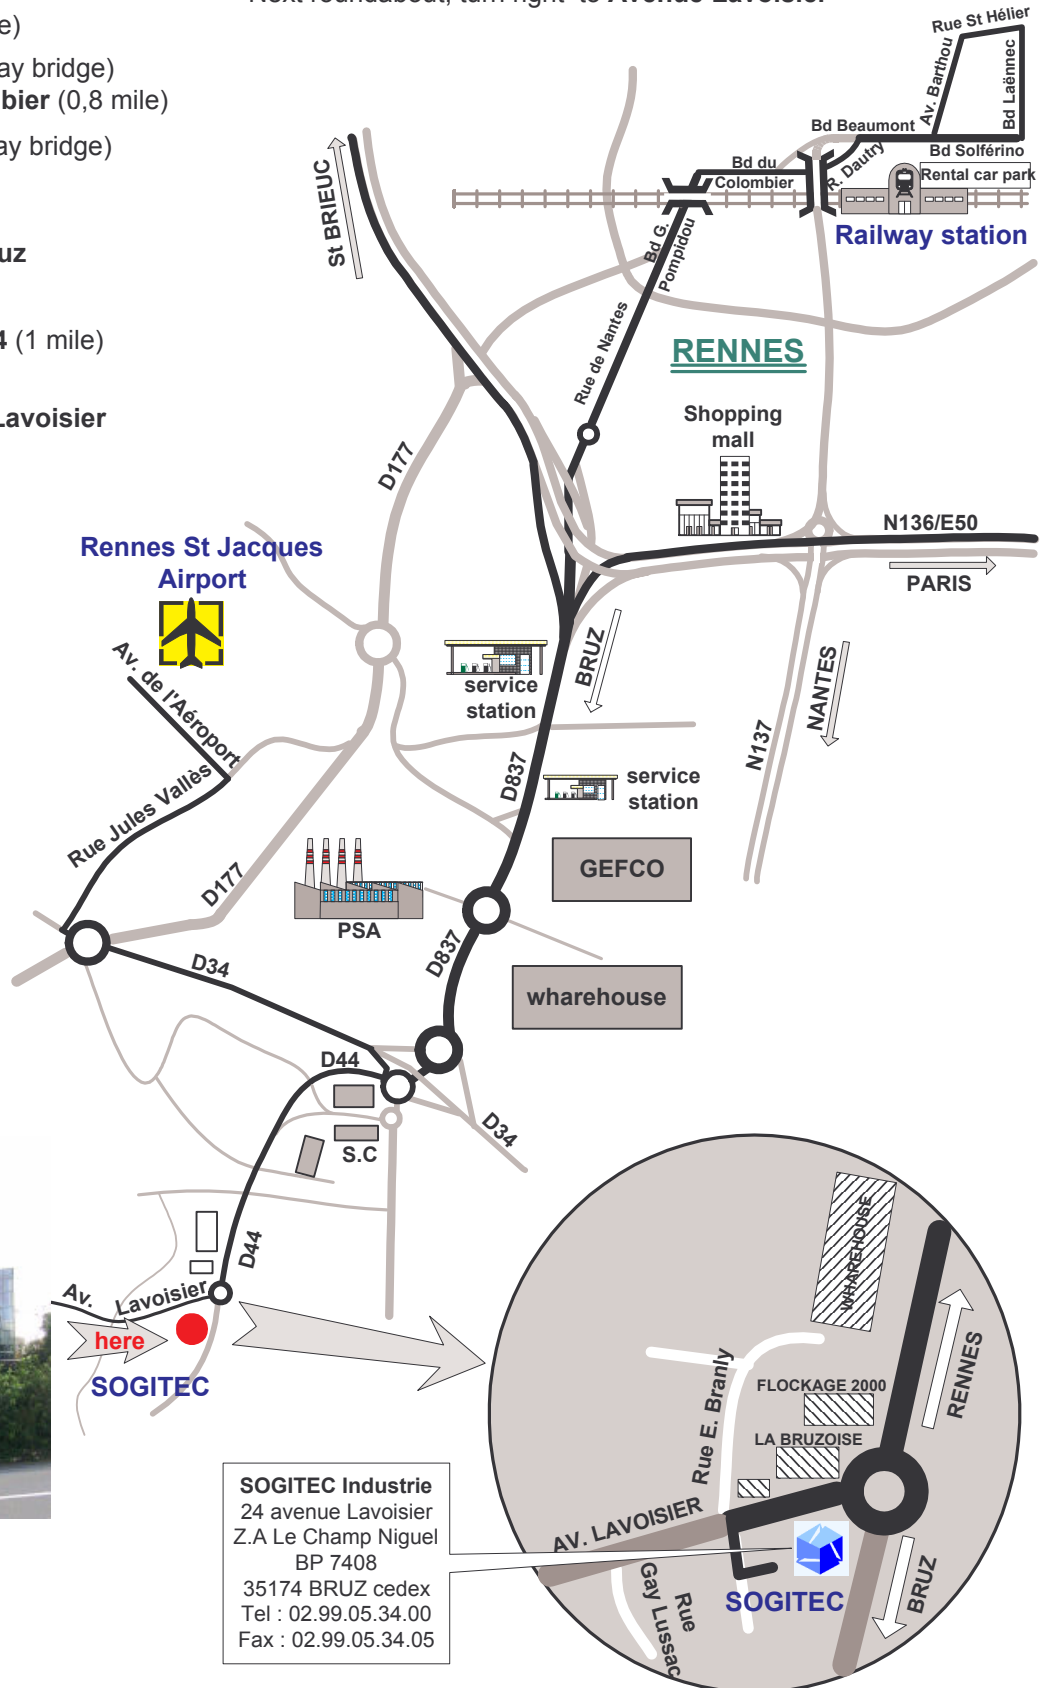

❖ SOGITEC Bruz acces map

❑ From RENNES railway station

(north exit, rental car park)
 Turn right at car park exit **Bd Solférino**
 Turn left at traffic light to **Bd Laënnec**
 Turn left on next traffic light to **Rue St Hélier**
 Turn left on next traffic light to **Av. Barthou**
 Turn right on next traffic light to railway station square
 Straight on **Bd Beaumont** (0,1 mile)
 Turn left at traffic light (under railway bridge)
Rue R. Dautry then **Bd du Colombier** (0,8 mile)
 Turn left at traffic light (under railway bridge)
Bd G. Pompidou
 Then **Rue de Nantes** up to
(D837) Chartres de Bretagne, Bruz
 Follow **D837** (2,2 miles)
 Arrival third roundabout, follow **D44** (1 mile)
 in the direction of **Bruz**
 Turn right at roundabout **Avenue Lavoisier**

❑ From St Jacques Airport

Leaving **Avenue de l'Aéroport**
 Turn right (**Nantes, Lorient, St Brieuc**), **Rue Jules Vallès** (1 mile)
 Turn left **D177** (0,2 mile)
 At roundabout, take the direction of **Chartres de B. (D34)**
 Then exit direction **Chartres de B.** (turn right before the bridge)
 Turn right next roundabout (**D44**) **Bruz**, (1 mile)
 Next roundabout, turn right to **Avenue Lavoisier**

❑ By road

Arrival from **Paris**,
 take **south Rennes** ring in the
 direction **Rennes-centre, Nantes**
 Follow **N136/E50**
 direction **Lorient, Brest**
 Left exit (**D837**) **Bruz, La Janais**
 From **West**
 (Lorient, St Brieuc),
 take **N136/E50**
 in the direction **Nantes, Angers**
 Exit (**D837**) **Bruz, La Janais**